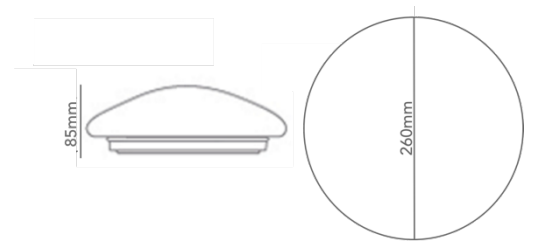

UFO LIGHT

DESCRIPTION

The appropriately named UFO light is a circular bulkhead light fitting, with a dome shaped diffuser. The IP44 rated UFO light is ideal for locations such as bath and shower rooms.

FEATURES

- Splash-proof IP44
- Energy efficient LED
- Wall or ceiling mountable
- 30,000-hour lifespan
- Twist and lock cover, no tools required
- Internal use only
- 2CCT version available to choose cool or warm white
- Slim Steel body

VARIATIONS

SKU	Item Name
SP-18CWUFO	Cool White UFO light
SP-18WWUFO	Warm White UFO light
SP-24XWUFO	2CCT (CW/WW) UFO Light

SPECIFICATION

Light Source	LED
Wattage	18W
Lumens	1400Lm
Dimmable	No
Beam Angle	140°
Colour Temp	WW: 2700K CW: 6500K
Voltage	220-240V
Frequency	50/60Hz
Power Factor	>0.6
CRI	>80
Lifespan	35000 hours
Operating Temp	-20 – 50°C
IP Rating	IP44
Electrical Class	Class I
Energy Rating	A+
Materials	Steel body Acrylic diffuser