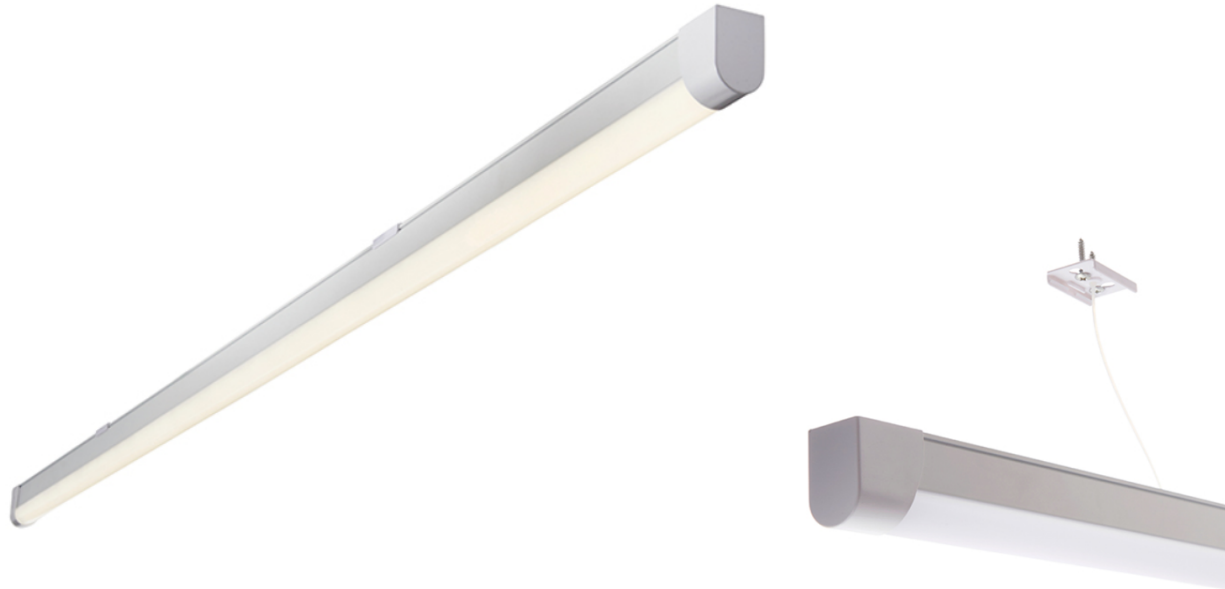

# 5ft LED BATTEN

## DESCRIPTION

The LED batten light range says goodbye to fluorescent tubes and starters, with a built in LED that is instantly on with no flickering. Ideal for rooms that need a long span of light such as kitchens and garages.

## FEATURES

- Easy to fit suspension clips
- Simple polycarbonate & aluminum alloy design
- LED retrofit for 35W fluorescent light fittings
- Slim and lightweight
- No maintenance required
- Built in control gear
- No flickering, instantly on

## VARIATIONS

SKU	Item Name
SP-25WW5BL	Warm White 5ft Batten
SP-25CW5BL	Cool White 5ft Batten