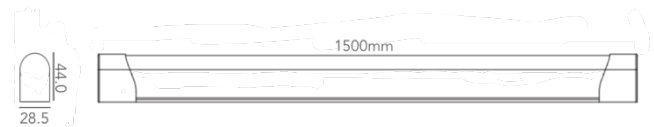

DESCRIPTION

The LED batten light range says goodbye to fluorescent tubes and starters, with a built in LED that is instantly on with no flickering. Ideal for rooms that need a long span of light such as kitchens and garages.